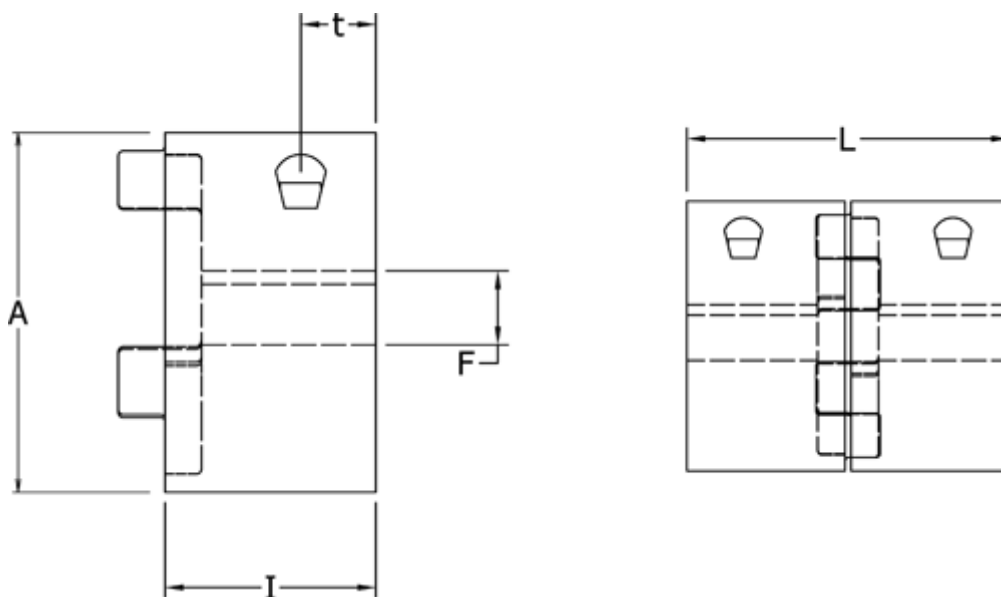

Data Sheet

Article number: 3335024M024

Description: Clamping Hub Klonex ES 24/28
ALU Aluminium, Bore 24H7 mm

Measures

A = 55
F = 24
I = 30
L = 78
t = 12.0